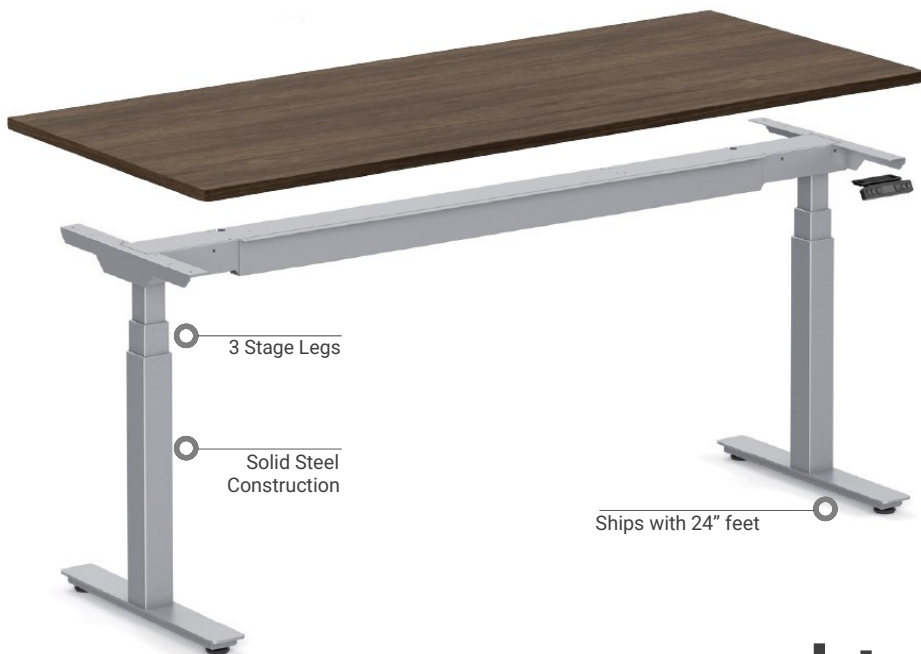

PLTEAB4872MEDWF24

3 Stage + Dual Motor

Modern, ergonomic table base. Rocky Mountain Furniture's electric height adjustable desks are an ideal choice for any environment. Perfect for multi-user applications or single unit offices. Remote control height adjustment helps reduce muscle strain and body fatigue; ultimately promoting a healthier and more productive work environment.

Features & Materials

- Memory Handset
- Lowest height (no top): 25"
- Highest height (no top): 50.5"
- Weight capacity: 264.55 lbs.
- Electric height adjustment controls
- Width range of table top: 48"-72"
- Tube size: 3"/2.5/2" square tube
- Tube material (outer/inner): steel
- Programmable remote included

Dimensions

Use with tops sizes 48" - 72" wide
Overall: 24" - 30" deep x 24.5" - 50" high

Packaging for base unit:
1 Carton: (with 1 item per/carton)
Overall: 53.94" long x 7.09" wide x 11.81"
high
Weight: 68 lbs.